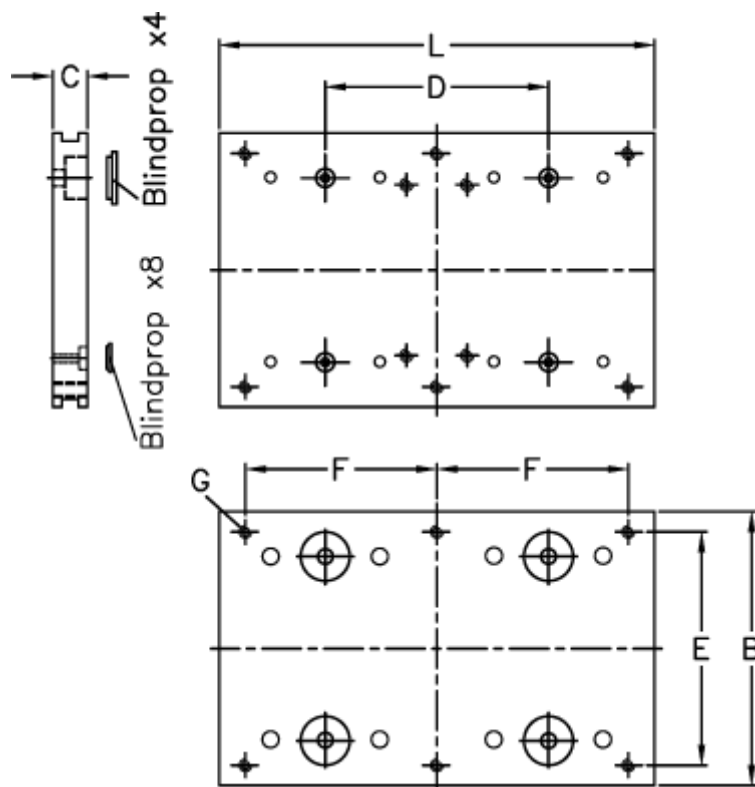

Article number: 057113076300

Description: Hepco GV3 carriage plate CP 76 54 L300

## Measures

B	= 185
C	= 20.00
d	= 198
E	= 160
F	= 270
For bearing	= 54
For slide	= L/NL 76
L	= 300

Threaded hole G = 4 x M10